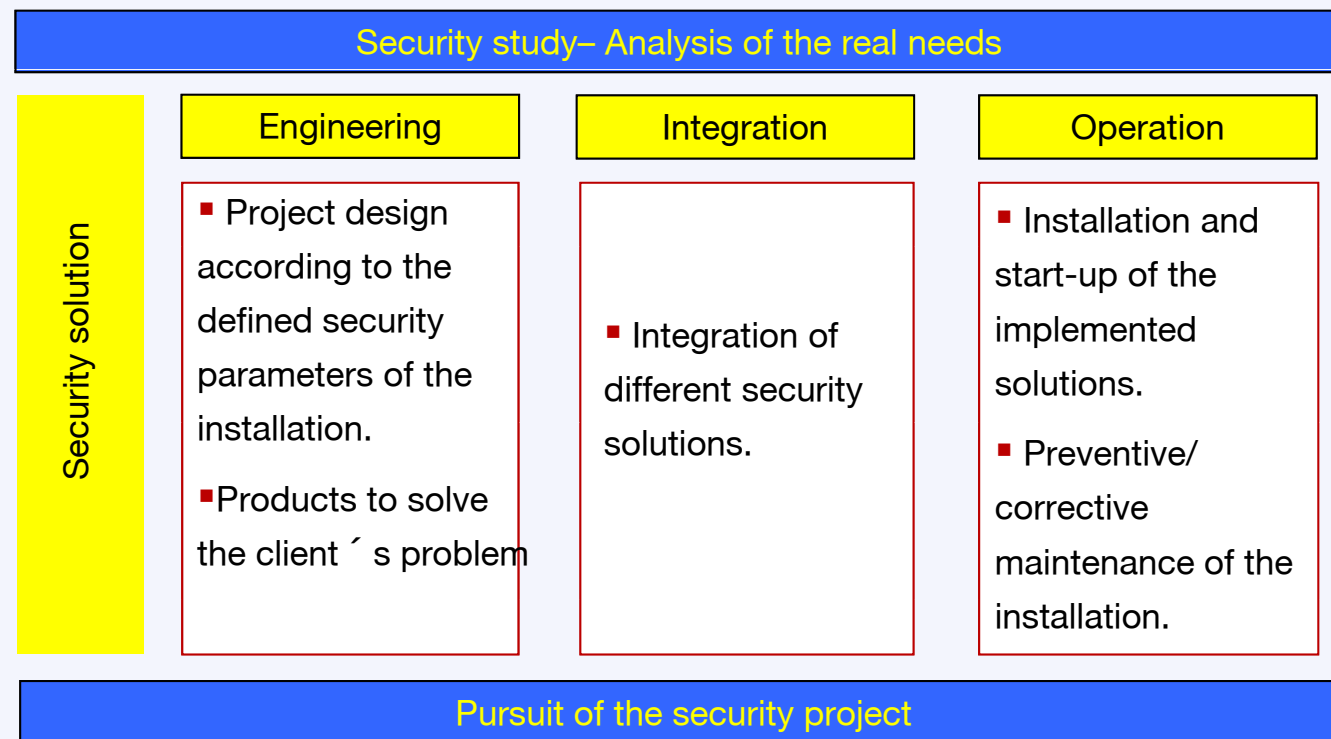

■ **Seguridad Integral Metropolitana S.A., “SIMETSA”** (CSSS project – Madrid Subway) certified for the installation and maintenance of security and fire protection systems, registered in the Home Office, N° 3278. It was created exclusively to receive by stuff the Metro de Madrid, SA (Madrid ´s Subway) project.

Activities in the security market include:

Engineering, integration, installation and maintenance projects for security electronic systems, with technical solutions tailored to the client's needs.

- High integration capacity.
- Certified products and solutions.
- Practical security solution.
- Project management methodology.
- Capacity of services with specific "service agreements".
- Start-up, configuration and training only by specialized SICE personnel.
- Authorizations and certifications to execute these installations.

Integrating:

- Vigilance systems by using Closed Circuit Television (CCTV)
- Intruder alert systems
- Access control
- Other systems

Work methodology

Applying the needs analysis for security and a specific work methodology, we offer a “tailored” service for each one of our clients.