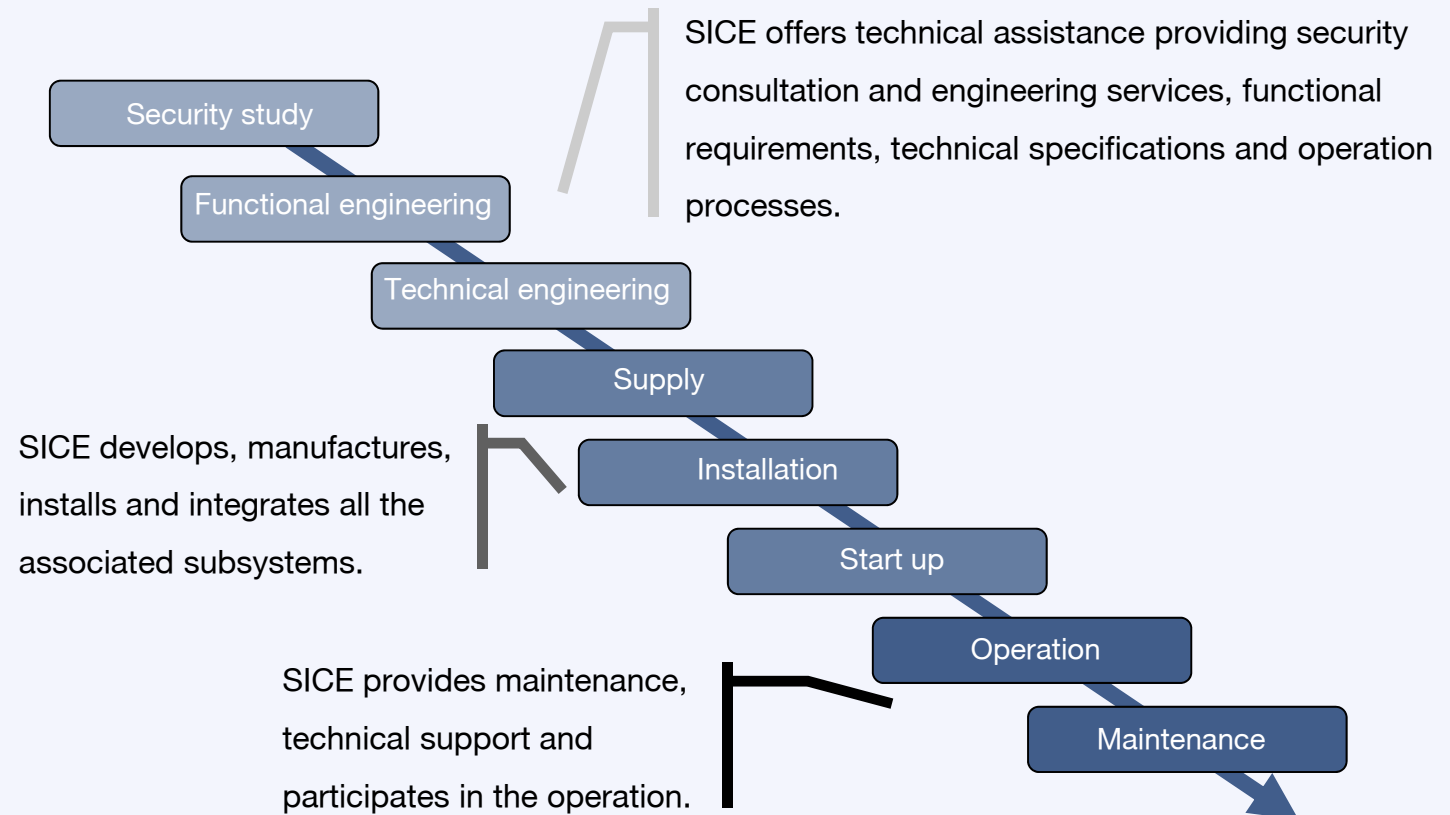

Security

SICE

Cutting edge technology at your service

Engineering, design and project execution

Our work is focused on understanding the current market, with the added value of practical security tailored to the environment.

■ **“SICE SEGURIDAD”**, Sociedad Ibérica de Construcciones Eléctricas de Seguridad S.L.: certified for the installation and maintenance of security and fire protection systems, it is registered in the Home Office, N° 3338.

■ **Seguridad Integral Metropolitana S.A., “SIMETSA”** (CSSS project – Madrid Subway) certified for the installation and maintenance of security and fire protection systems, registered in the Home Office, N° 3278. It was created exclusively to receive by stuff the Metro de Madrid, SA (Madrid ´s Subway) project.