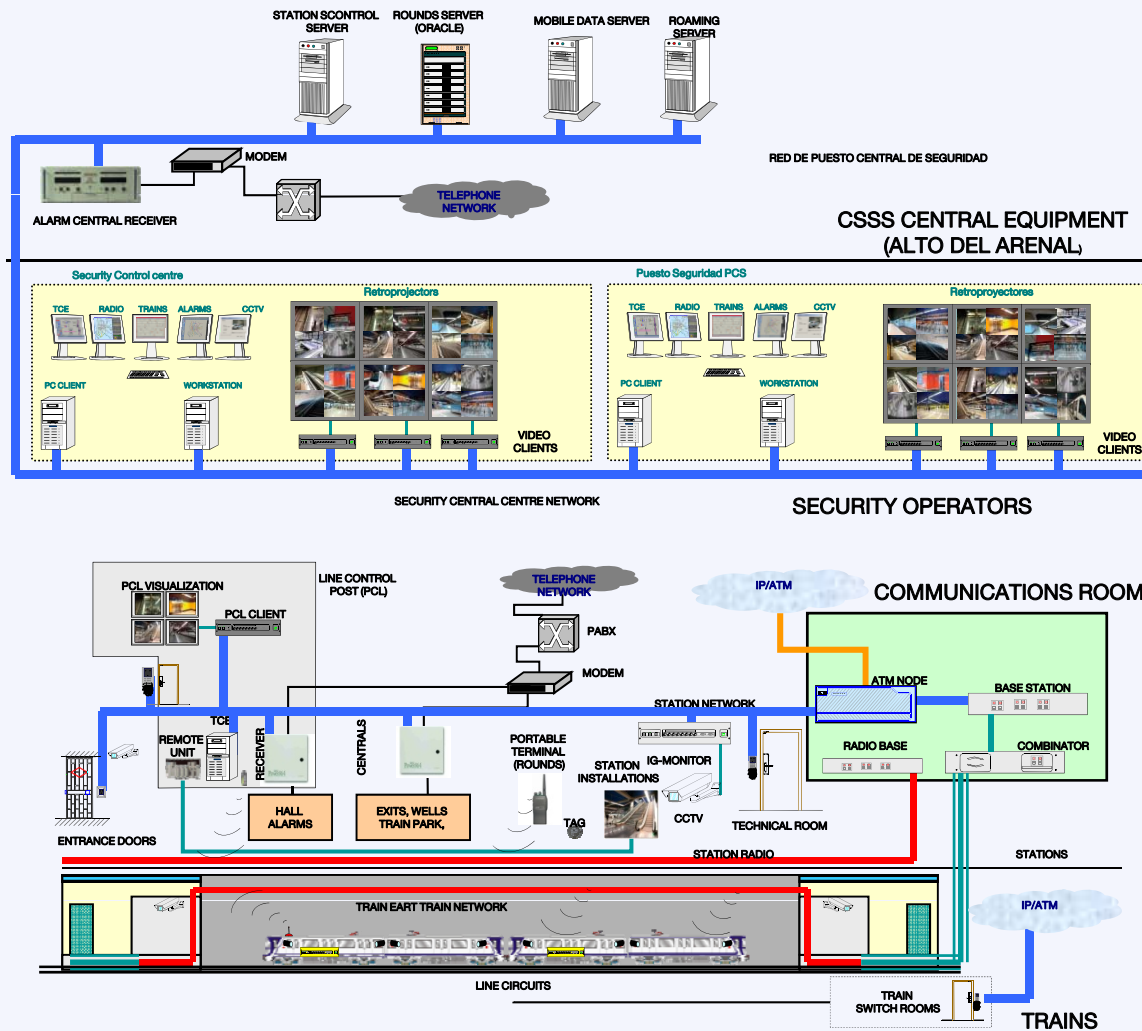

- Technology: number plate reading access control system
- Equipment: number plate readers (stopped and moving vehicle)

Monitoring below the vehicle, integrating the plate number recognition.

- Technology: monitor under the vehicles integrated with the number plate recognition
- Equipment: number plate reader and Secuscan

Harbours

- Technology: plate number recognition access control
- Equipment: number plate readers
- Harbour container management
- Technology: identify drivers at a distance
- Equipment: RFID readers from TagMaster and HD tags

Pedestrianization urban zones

- Technology: access control by radio frequency at long distances
- Equipment: RFID readers from TagMaster and tags

Complementary security systems

- Automatic barriers
- Turnstiles
- Pole masts
- Magnetic loop detectors
- Photocells
- Video and intercom systems
- Intercommunications systems: Speakers and intercom
- Metal and explosive scanners and detection systems
- Technical signal detection: electrical power cut, humidity, level, pressure, etc
- etc

References

Metro de Madrid (Madrid 's underground)

- Security systems in the Madrid subway network (SIMETSA)

References

SESCAM 

- Installation of security systems in 218 hospitals, it includes CCTV and intruder alert systems connected to the alarm central receiver. Subcontracted by Alerta y Control S.A.