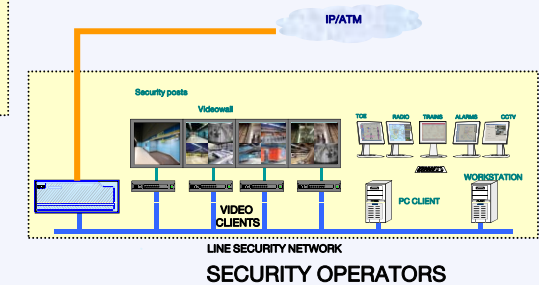

Harbours

- Technology: plate number recognition access control
- Equipment: number plate readers
- Harbour container management
- Technology: identify drivers at a distance
- Equipment: RFID readers from TagMaster and HD tags

Pedestrianization urban zones

- Technology: access control by radio frequency at long distances
- Equipment: RFID readers from TagMaster and tags

Complementary security systems

- Automatic barriers
- Turnstiles
- Pole masts
- Magnetic loop detectors
- Photocells
- Video and intercom systems
- Intercommunications systems: Speakers and intercom
- Metal and explosive scanners and detection systems
- Technical signal detection: electrical power cut, humidity, level, pressure, etc
- etc

References

Metro de Madrid (Madrid 's underground)

- Security systems in the Madrid subway network (SIMETSA)

References

SESCAM 

- Installation of security systems in 218 hospitals, it includes CCTV and intruder alert systems connected to the alarm central receiver. Subcontracted by Alerta y Control S.A.